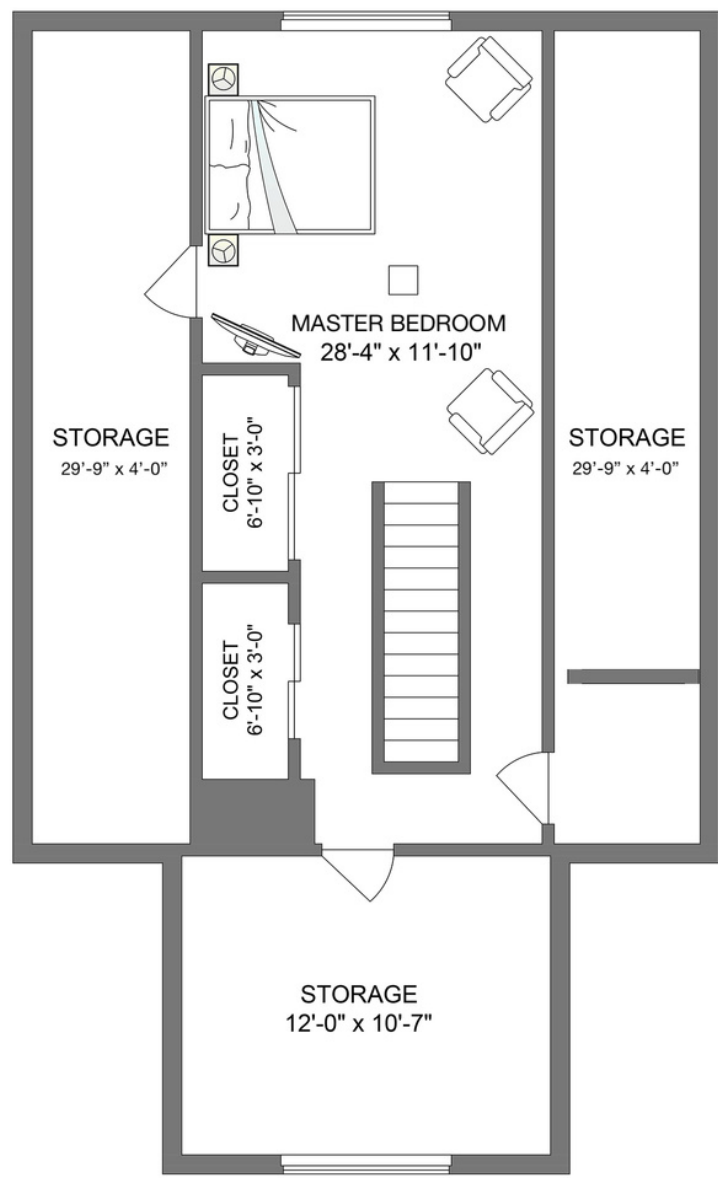

Upper Floor: 702 Sq. ft.
Main Floor: 956 Sq. ft.
Total Area: 1,658 Sq. ft.
Deck: 359 Sq. ft.
P.I.D: 011-618-540
Land Size: 3,000 Sq. ft.
A.J.R: 14-236-0003387.000
Year Built: 1948

15422 Victoria Avenue
White Rock, BC, V4B 1H3

Lower Floor Ceiling Height: 8'-03"
LOWER FLOOR
956 SQ FT

Upper Floor Ceiling Height: 5'-0" - 7'-10"
UPPER FLOOR
702 SQ FT

House Entrance: N

Developed On: September 7, 2022 - Valid Until: September 7, 2023