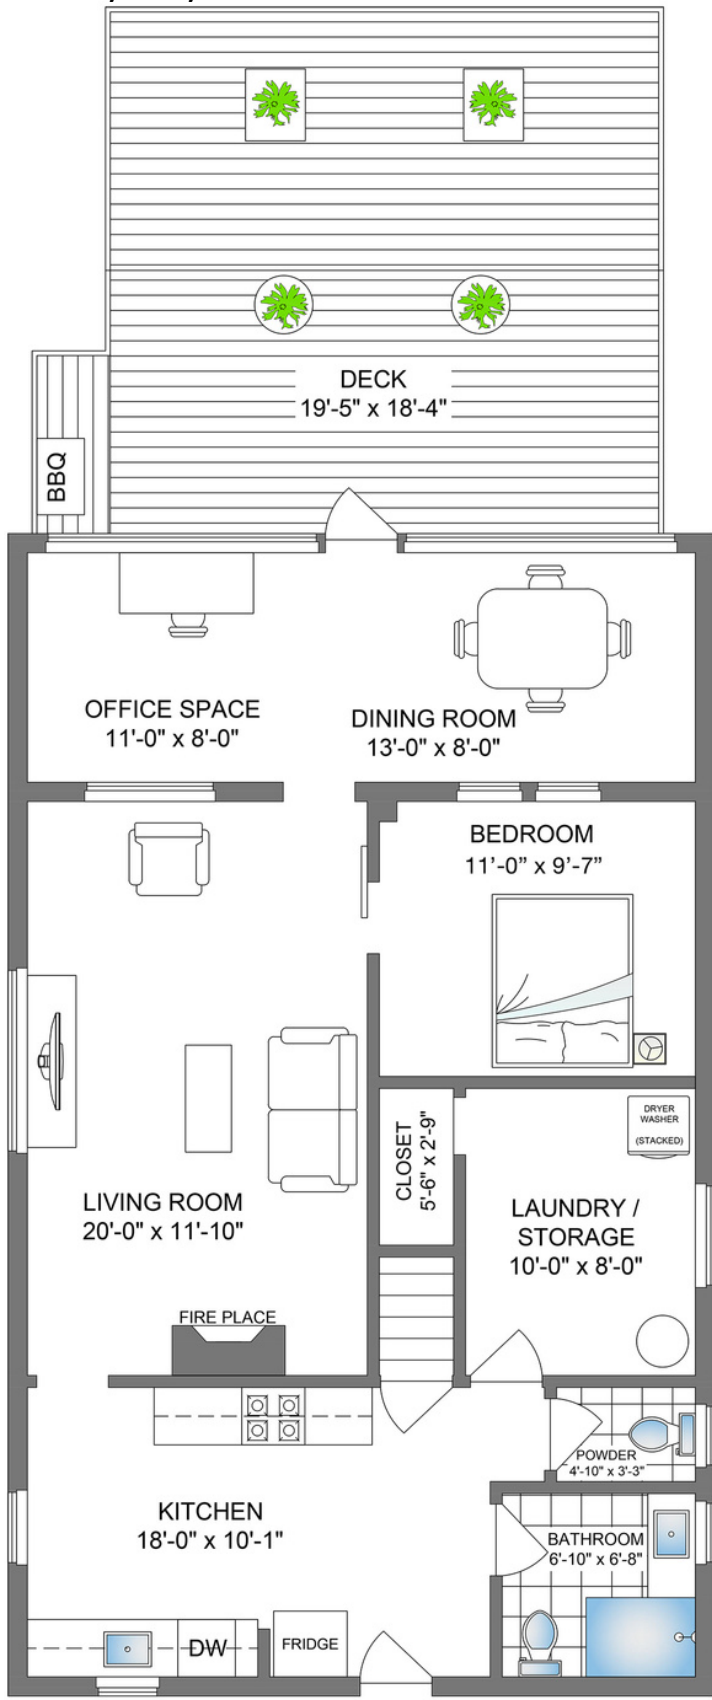

Upper Floor: 702 Sq. ft.
Main Floor: 956 Sq. ft.
Total Area: 1,658 Sq. ft.
Deck: 359 Sq. ft.
P.I.D: 011-618-540
Land Size: 3,000 Sq. ft.
A.J.R: 14-236-0003387.000
Year Built: 1948

15422 Victoria Avenue
White Rock, BC, V4B 1H3

Lower Floor Ceiling Height: 8'-03"
LOWER FLOOR
956 SQ FT

Upper Floor Ceiling Height: 5'-0" - 7'-10"
UPPER FLOOR
702 SQ FT

House Entrance: N

Developed On: September 7, 2022 - Valid Until: September 7, 2023